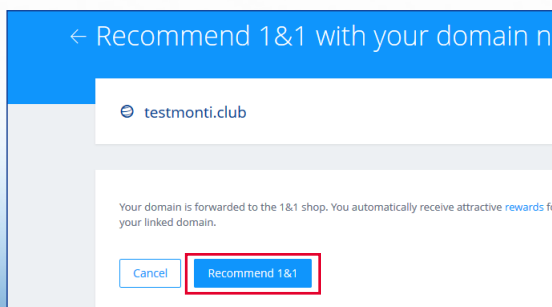

5. And then click the 'Recommend 1&1' button.