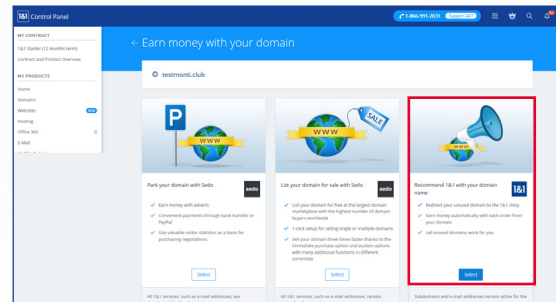

4. Now select 'Recommend 1&1 with your domain name'.